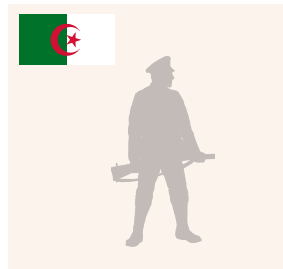

France

2

THE SPANISH INFLUENZA

Identity cards

ALGERIAN SOLDIER #1

Age: 21

Starting in:
Algeria

Travelling to:
France