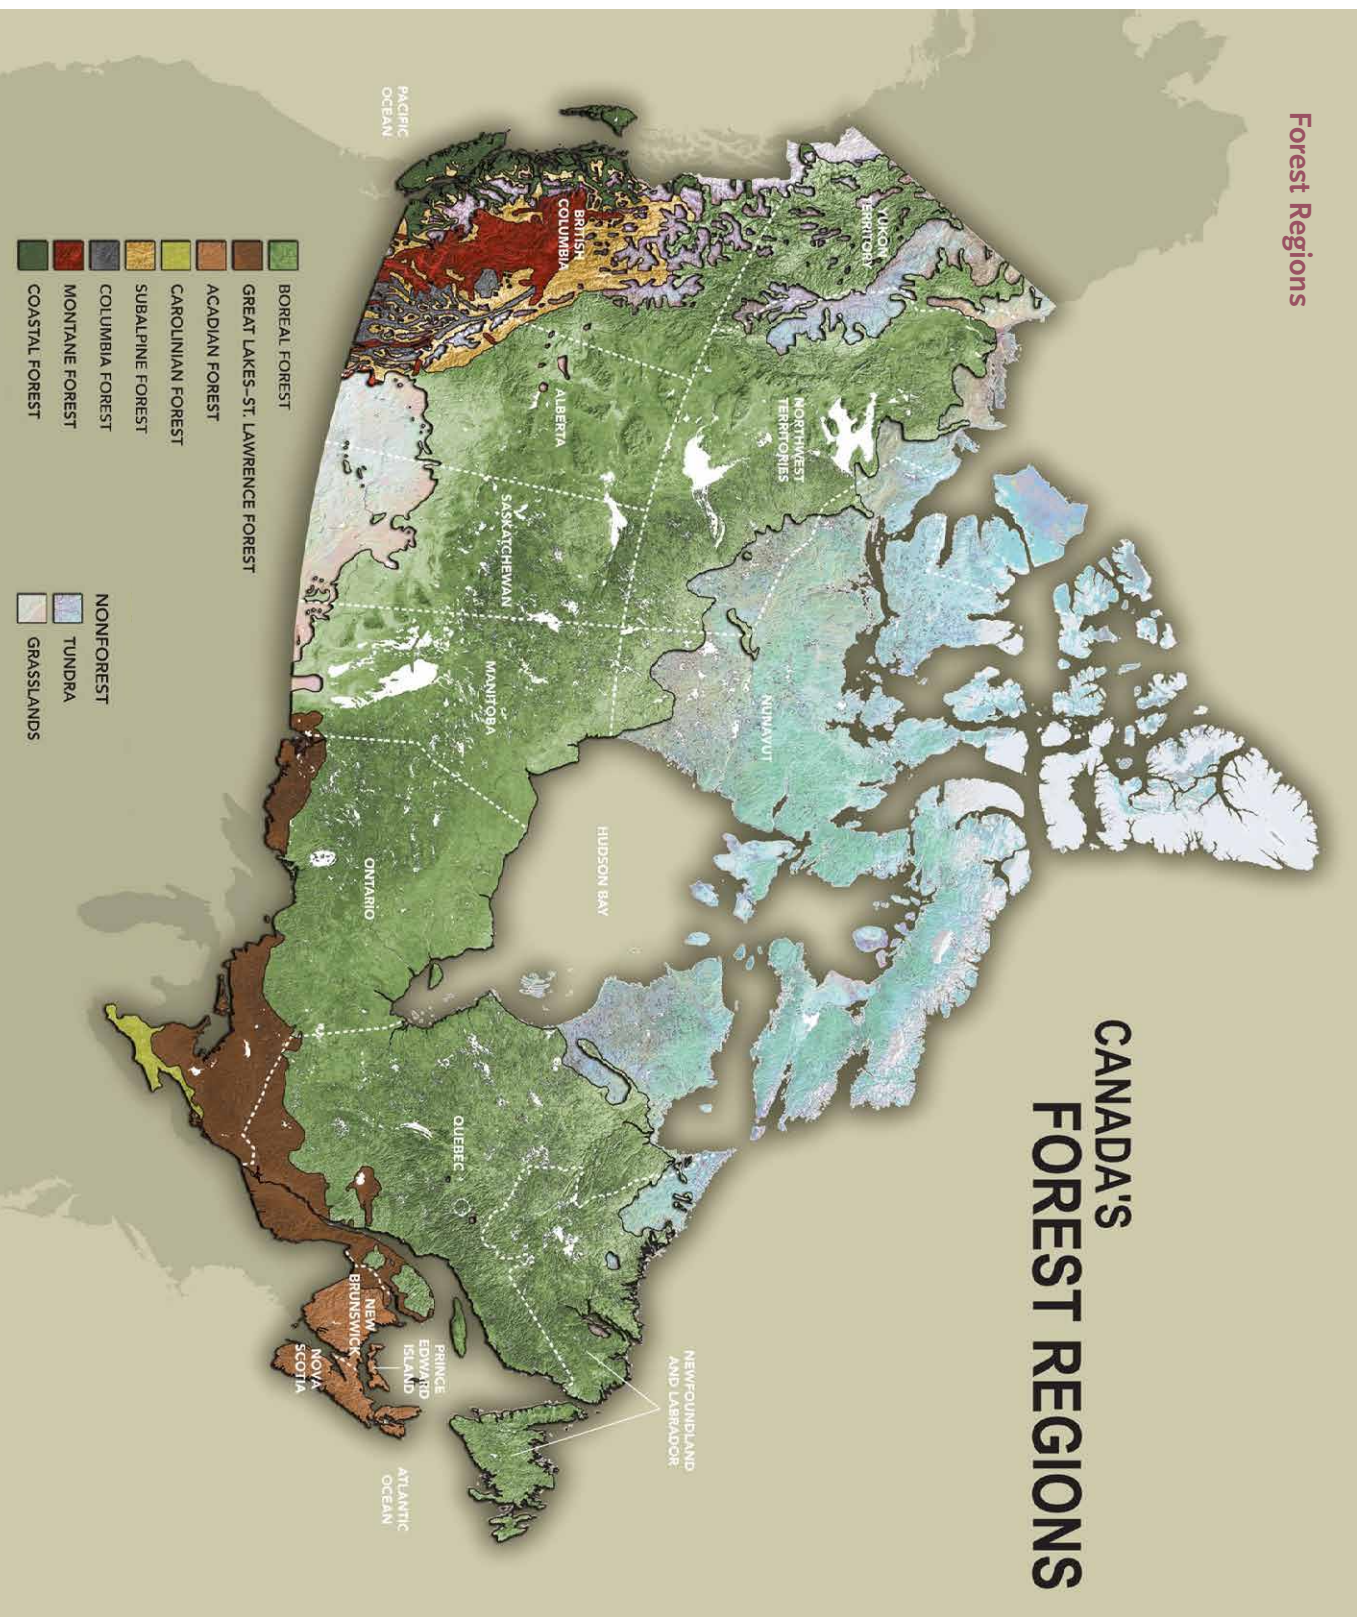

Forest Regions

CANADA'S FOREST REGIONS

Source: Published by the Government of Canada, Natural Resources Canada, Forest Classification, Canada's forest regions (<https://www.nrcan.gc.ca/forests/measuring/reporting/classification/13179>). This reproduction is not endorsed by or affiliated to the Government of Canada.

Forest Regions

FOREST REGION	MOST COMMON TREE SPECIES
Acadian	red spruce, balsam fir, yellow birch
Boreal	white spruce, black spruce, balsam fir, jack pine, white birch, trembling aspen, tamarack, willow
Carolinian	beech, maple, black walnut, hickory, oak
Coast	western redcedar, western hemlock, Sitka spruce, Douglas-fir
Columbia	western redcedar, western hemlock, Douglas-fir
Great Lakes-St. Lawrence	red pine, eastern white pine, eastern hemlock, yellow birch, maple, oak
Montane	Douglas-fir, lodgepole pine, ponderosa pine, trembling aspen
Subalpine	Engelmann spruce, subalpine fir, lodgepole pine